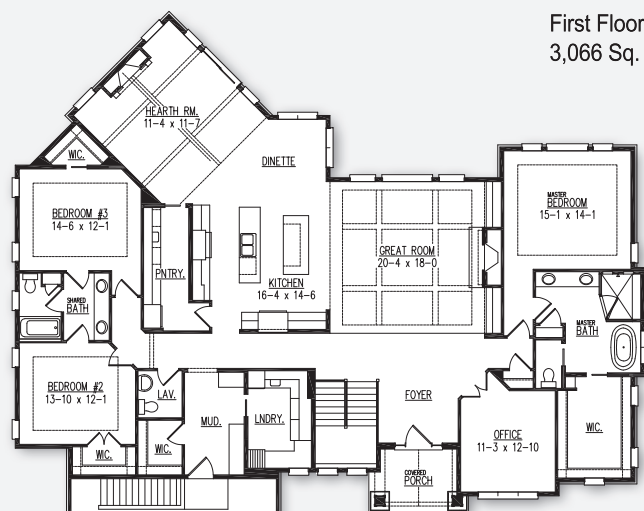

The Castle Rock Model

First Floor
3,066 Sq. Ft.

POINTS OF INTEREST

- 3,066 Sq. Ft.
- 3 bedrooms, 2 1/2 baths
- Kitchen with double islands and walk-in pantry
- Home office, hearth room
- 943 Sq. Ft. finished lower level adds rec room, wet bar with walk-in closet, and theme's fourth bedroom with full bath

Optional Finished Lower Level
Adds 943 Sq. Ft.

Model Hours:
Coming soon!

12821 N. Blue Jay Lane
Highland Meadows, Mequon

Directions: Located on the northwest corner of Highland Rd. and N. Port Washington Rd.

Model home as depicted may not represent base home plan. Please see a sales representative for details.