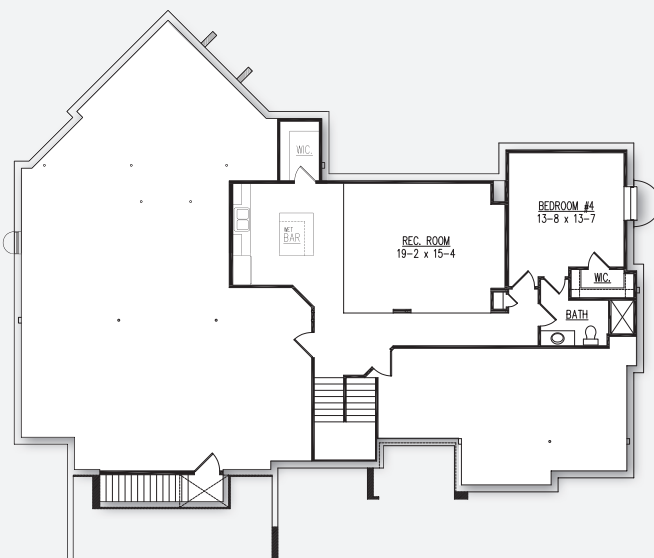

The Castle Rock Model

First Floor
3,066 Sq. Ft.

POINTS OF INTEREST

- 3,066 Sq. Ft.
- 3 bedrooms, 2 1/2 baths
- Kitchen with double islands and walk-in pantry
- Home office, hearth room
- 943 Sq. Ft. finished lower level adds rec room, wet bar with walk-in closet, and theme's fourth bedroom with full bath

Optional Finished Lower Level
Adds 943 Sq. Ft.

Model Hours:
Coming soon!

12821 N. Blue Jay Lane
Highland Meadows, Mequon

Directions: Located on the northwest corner of Highland Rd. and N. Port Washington Rd.

Model home as depicted may not represent base home plan. Please see a sales representative for details.