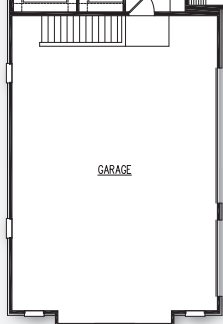

The Castle Rock Model

First Floor
3,066 Sq. Ft.

POINTS OF INTEREST

- 3,066 Sq. Ft.
- 3 bedrooms, 2 1/2 baths
- Kitchen with double islands and walk-in pantry
- Home office, hearth room
- 943 Sq. Ft. finished lower level adds rec room, wet bar with walk-in closet, and theme's fourth bedroom with full bath

Optional Finished Lower Level
Adds 943 Sq. Ft.

Model Hours:
Coming soon!

12821 N. Blue Jay Lane
Highland Meadows, Mequon

Directions: Located on the northwest corner of Highland Rd. and N. Port Washington Rd.